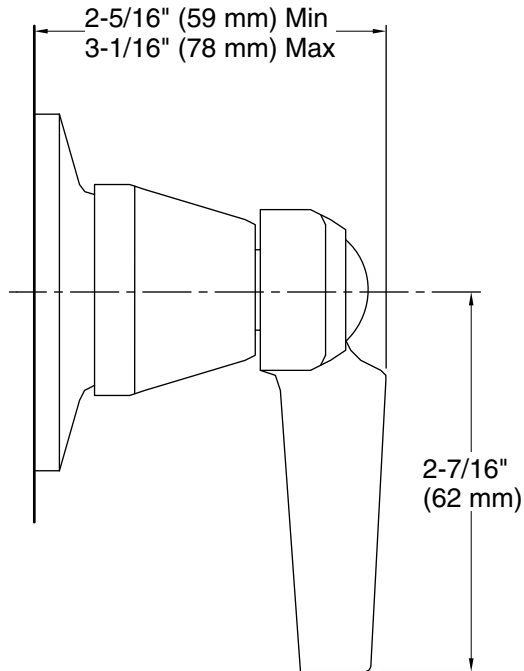

Technical Information

All product dimensions are nominal.

Notes

Install this product according to the installation instructions.